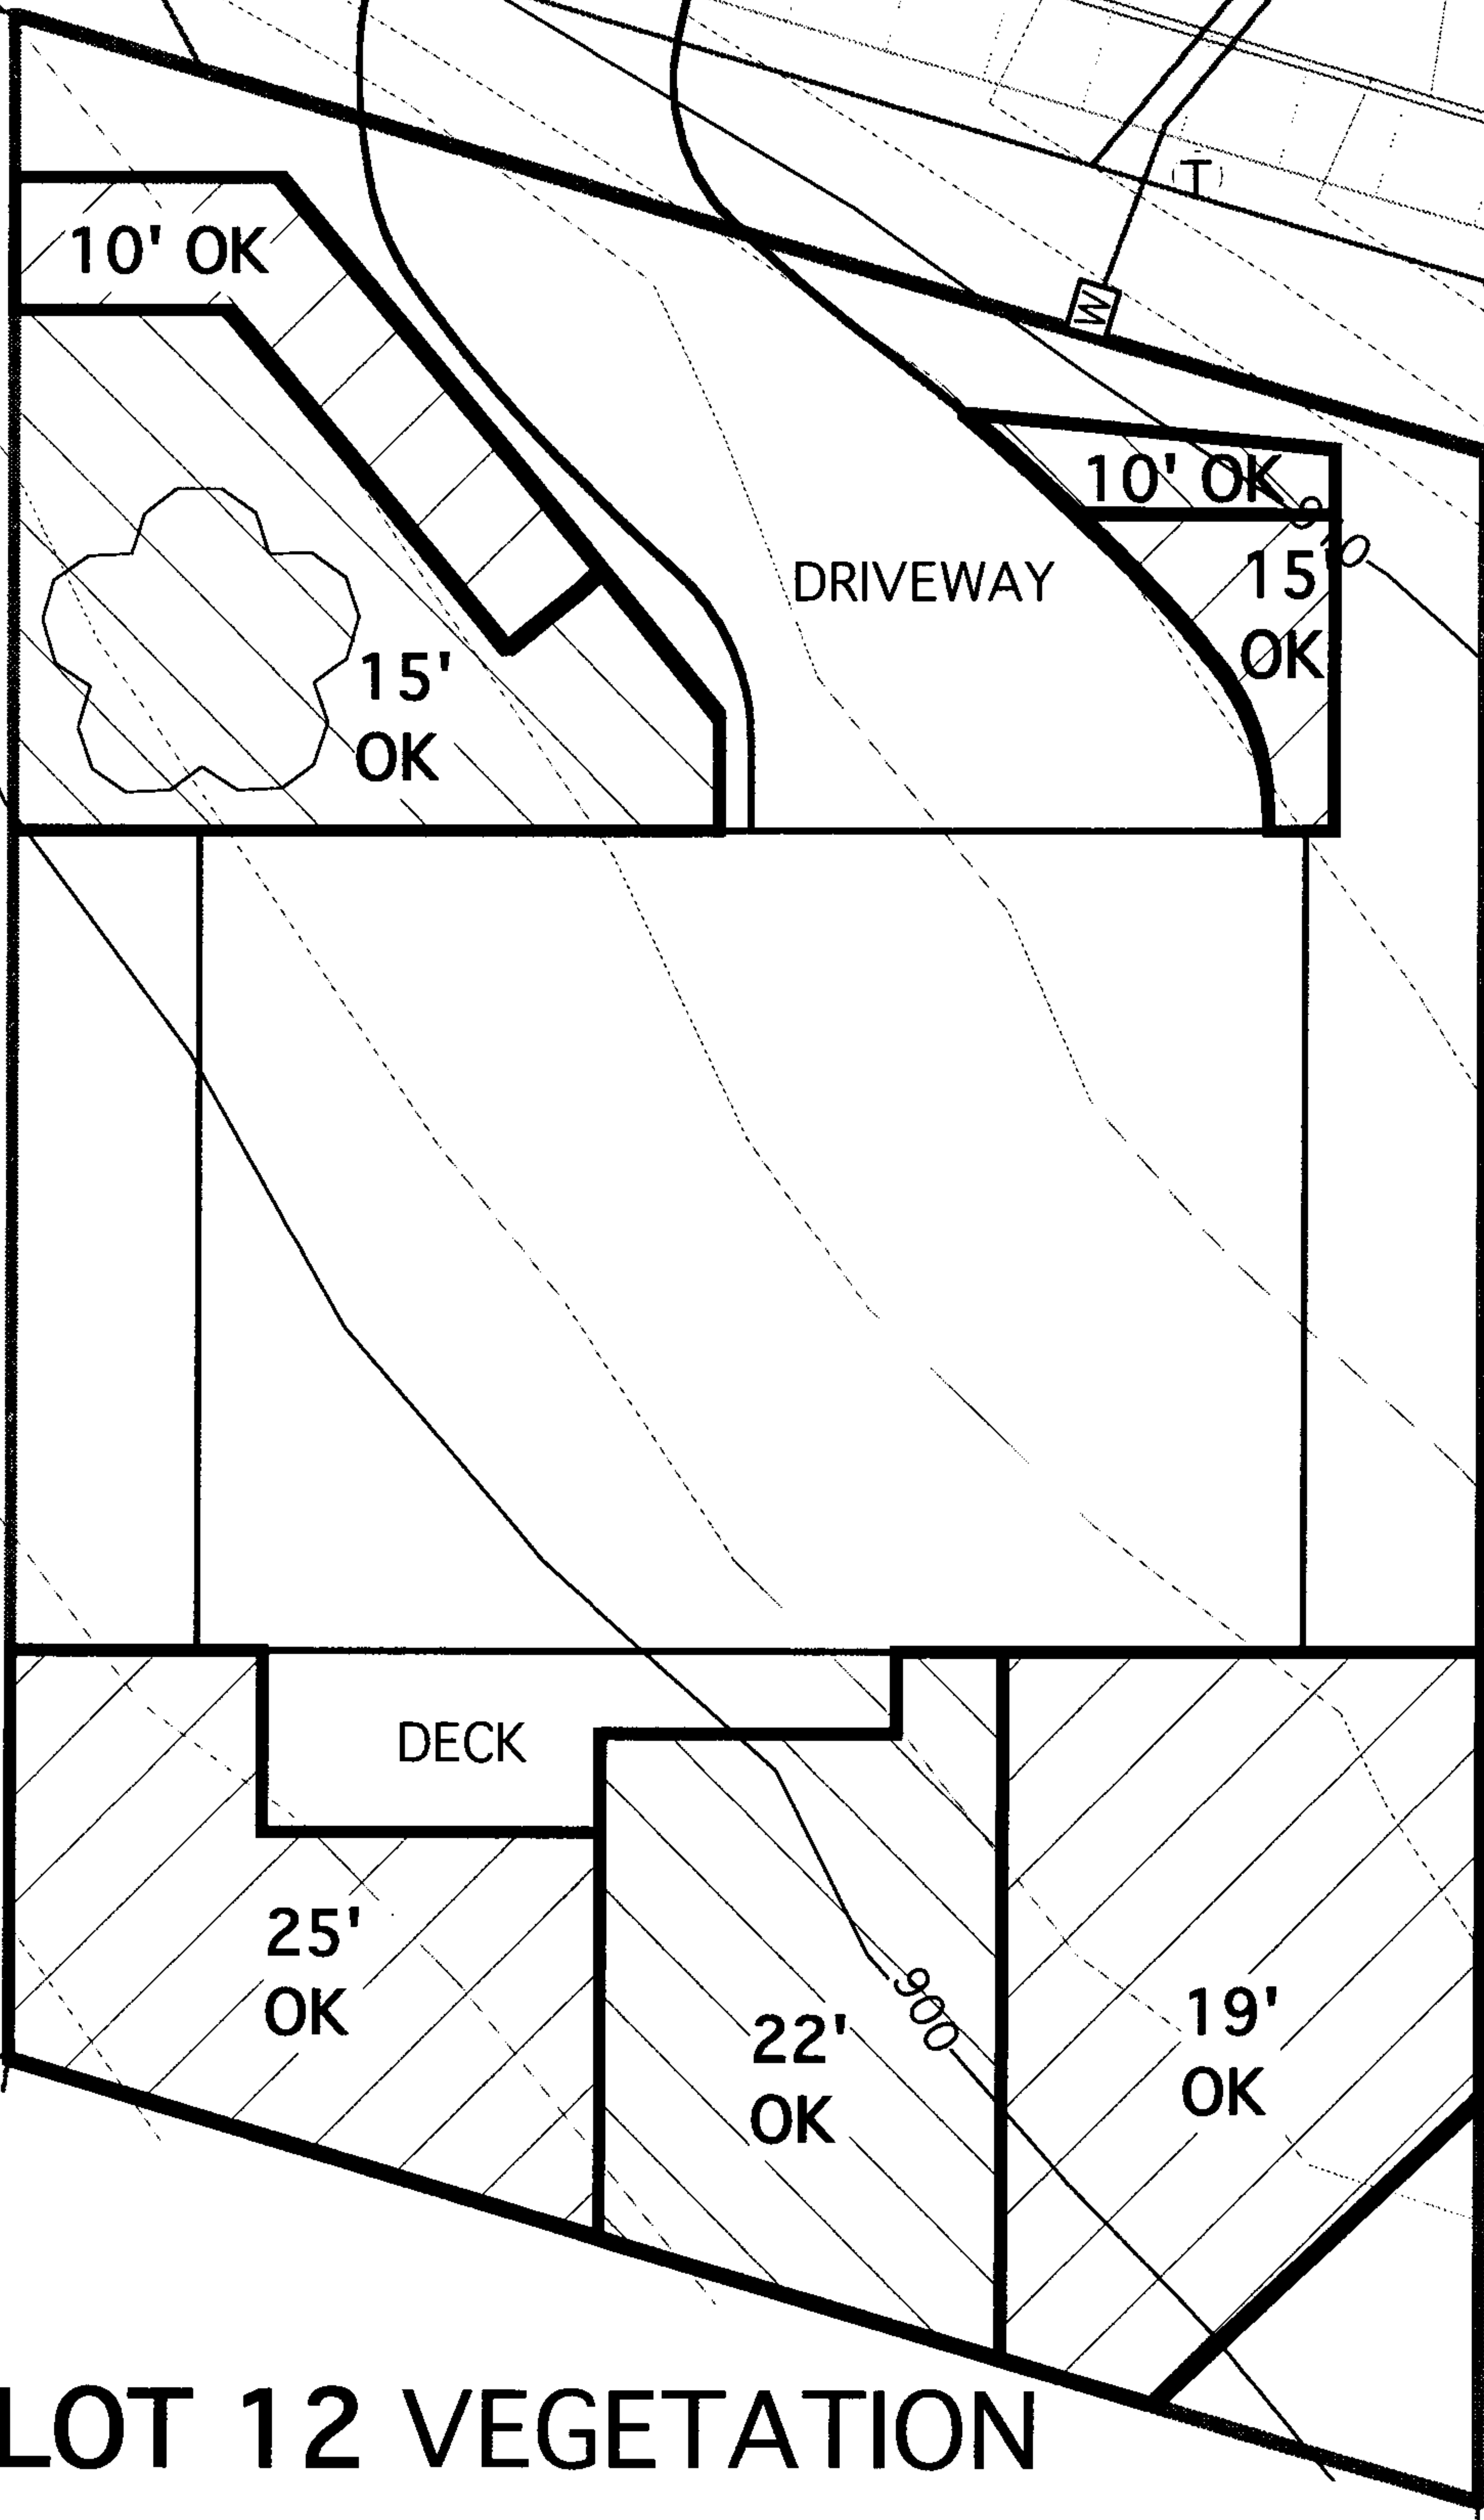

EAST FIRST STREET

N  
SCALE:  
1" = 15'

**LOT 12 VEGETATION  
HEIGHT EXCEPTION AREAS**  
*ALL OTHER AREAS: PLANTS  
MUST BE 6 FEET OR LESS*